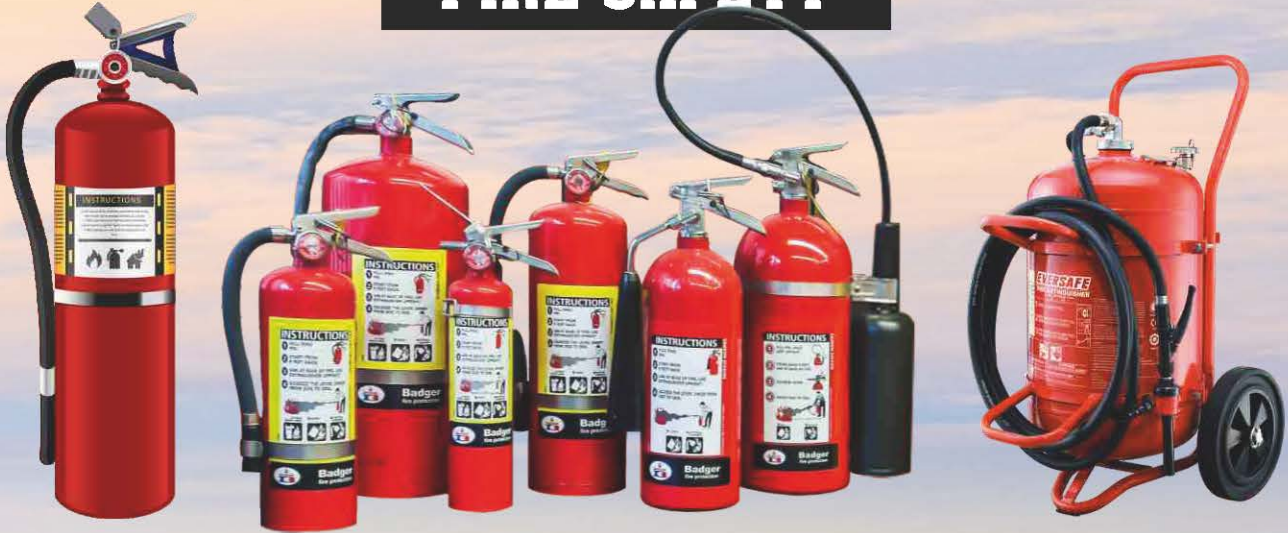

FIRE SAFETY

ABC-FIRE-EXTIGUISHERS